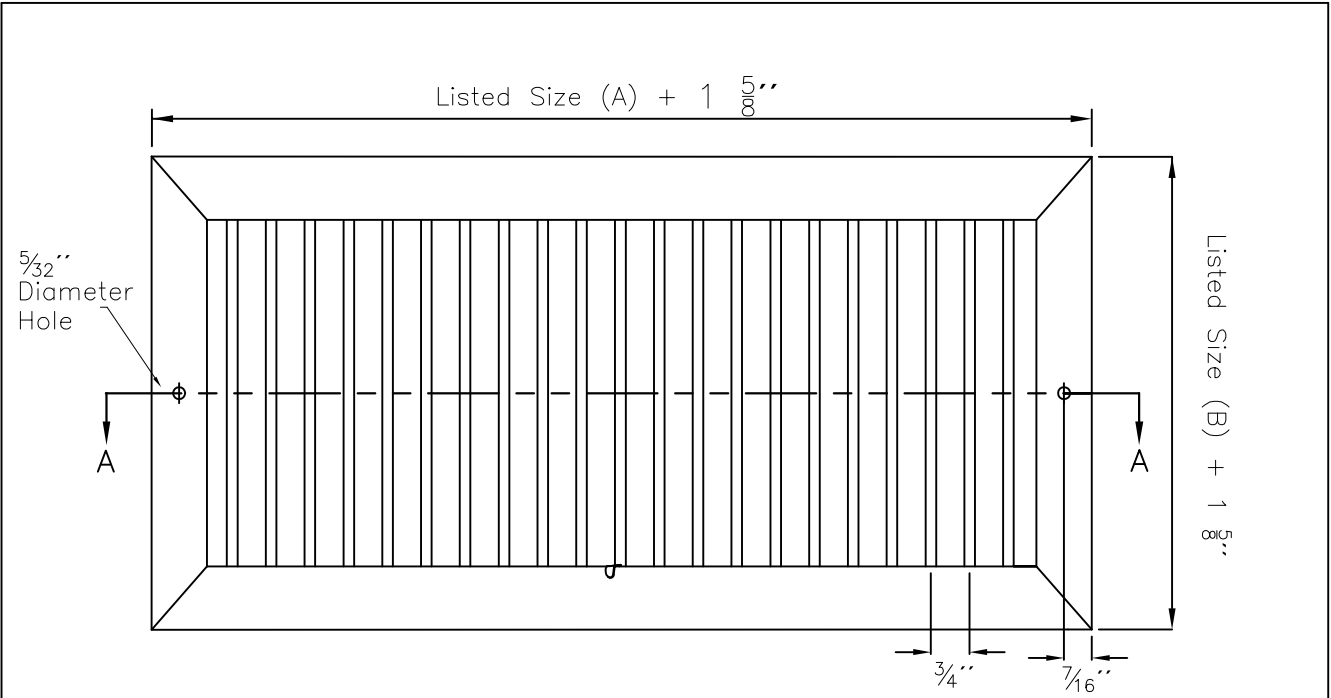

MODEL L-VM

Multi-Shutter Damper Mounted At Right Angle To Blades
Blades On 1" Centers
To see detail (B)

Section A-A

Detail A
Deflecting Blade

Detail B
Blades Damper

Detail C
Blades Damper

Finish
White (Standard)
Other colors (Optional)

Note: Available in sizes 4"x4" TO 48"x24"
Dimensions are in inches

MODEL L-VM

Extruded Aluminum

Job Name: _____

Architect: _____

Location: _____

Engineer: _____

Contractor: _____