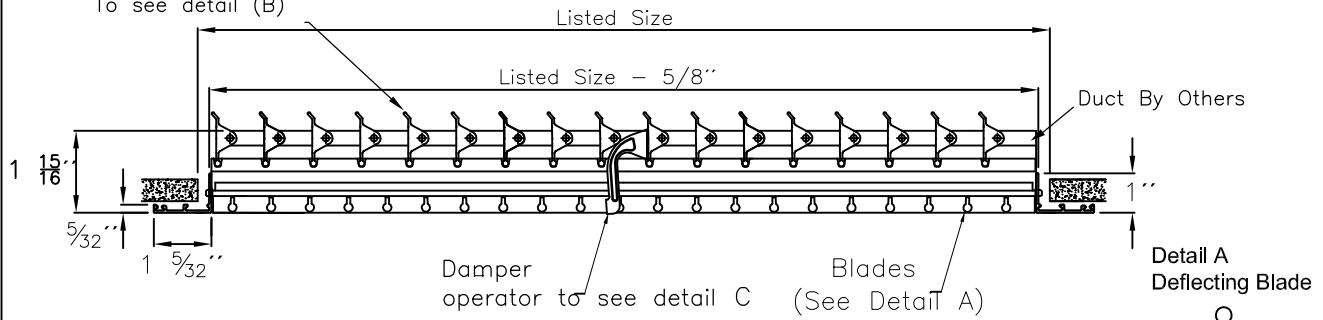

MODEL L-VM

Multi-Shutter Damper Mounted At Right Angle To Blades
Blades On 1" Centers
To see detail (B)

Section A-A

Detail A
Deflecting Blade

Detail B
Blades Damper

Detail C
Blades Damper

Finish
White (Standard)
Other colors (Optional)

Note: Available in sizes 4"x4" TO 48"x24"
Dimensions are in inches

MODEL L-VM

Extruded Aluminum

Job Name: _____

Architect: _____

Location: _____

Engineer: _____

Contractor: _____