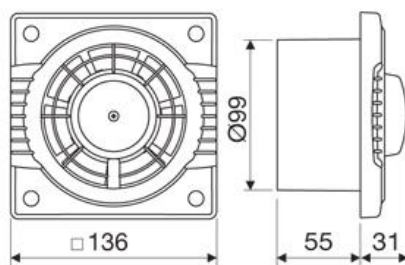

Technical data

DMF-567: Mk.100	[V] / 50Hz	n (rpm)	Qv (m³/h)	Lpa [dB(A)]
	220 - 240	2300	95	33

HVAC Systems and Equipments Co.
4640 Hedcoxe Road 227 Plano, TX 75024 – US

www.gmcair.com