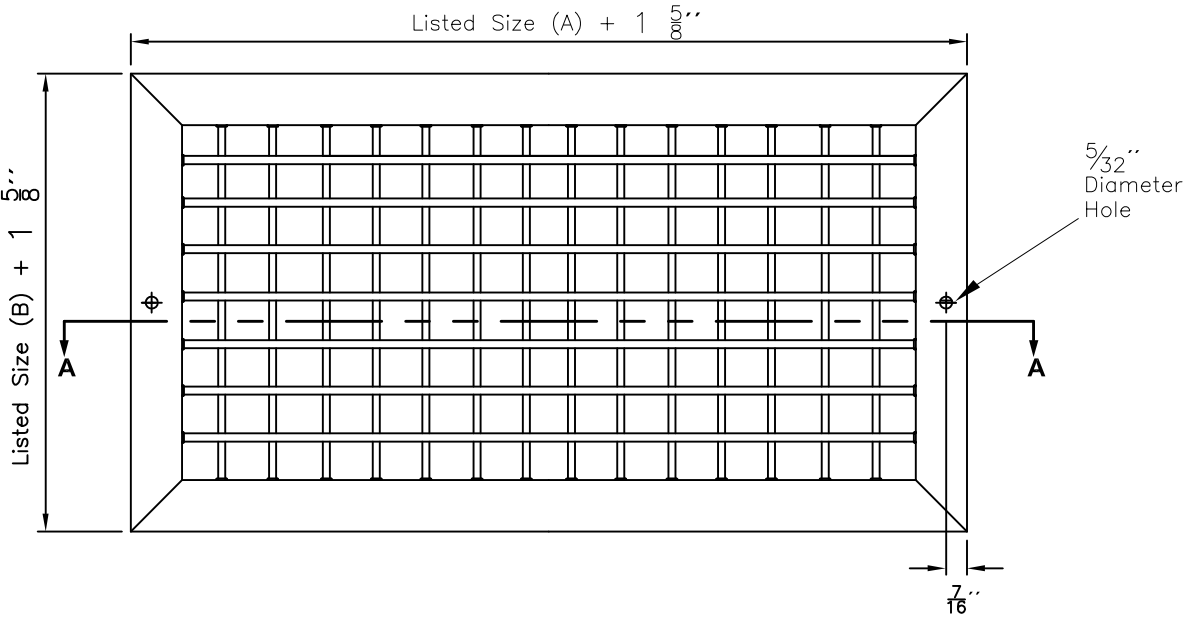

MODEL L-HV

Finish  
 White (Standard)  
 Other colors (Optional)

Note: Available in sizes 4x4" TO 46X46"  
 Dimensions are in inches

MODEL L-HV

With Damper

Extruded Aluminum

Job Name: \_\_\_\_\_

Architect: \_\_\_\_\_