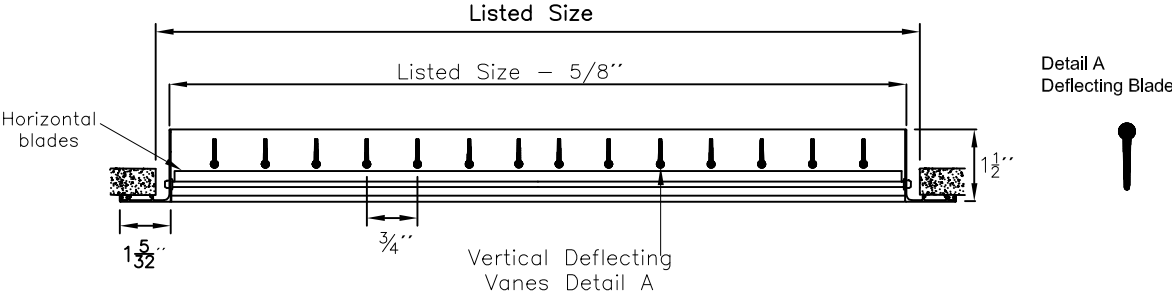

MODEL L-HV

Finish  
 White (Standard)  
 Other colors (Optional)

Note: Available in sizes 4x4" TO 46X46"  
 Dimensions are in inches

MODEL L-HV

With Damper

Extruded Aluminum

Job Name: \_\_\_\_\_

Architect: \_\_\_\_\_