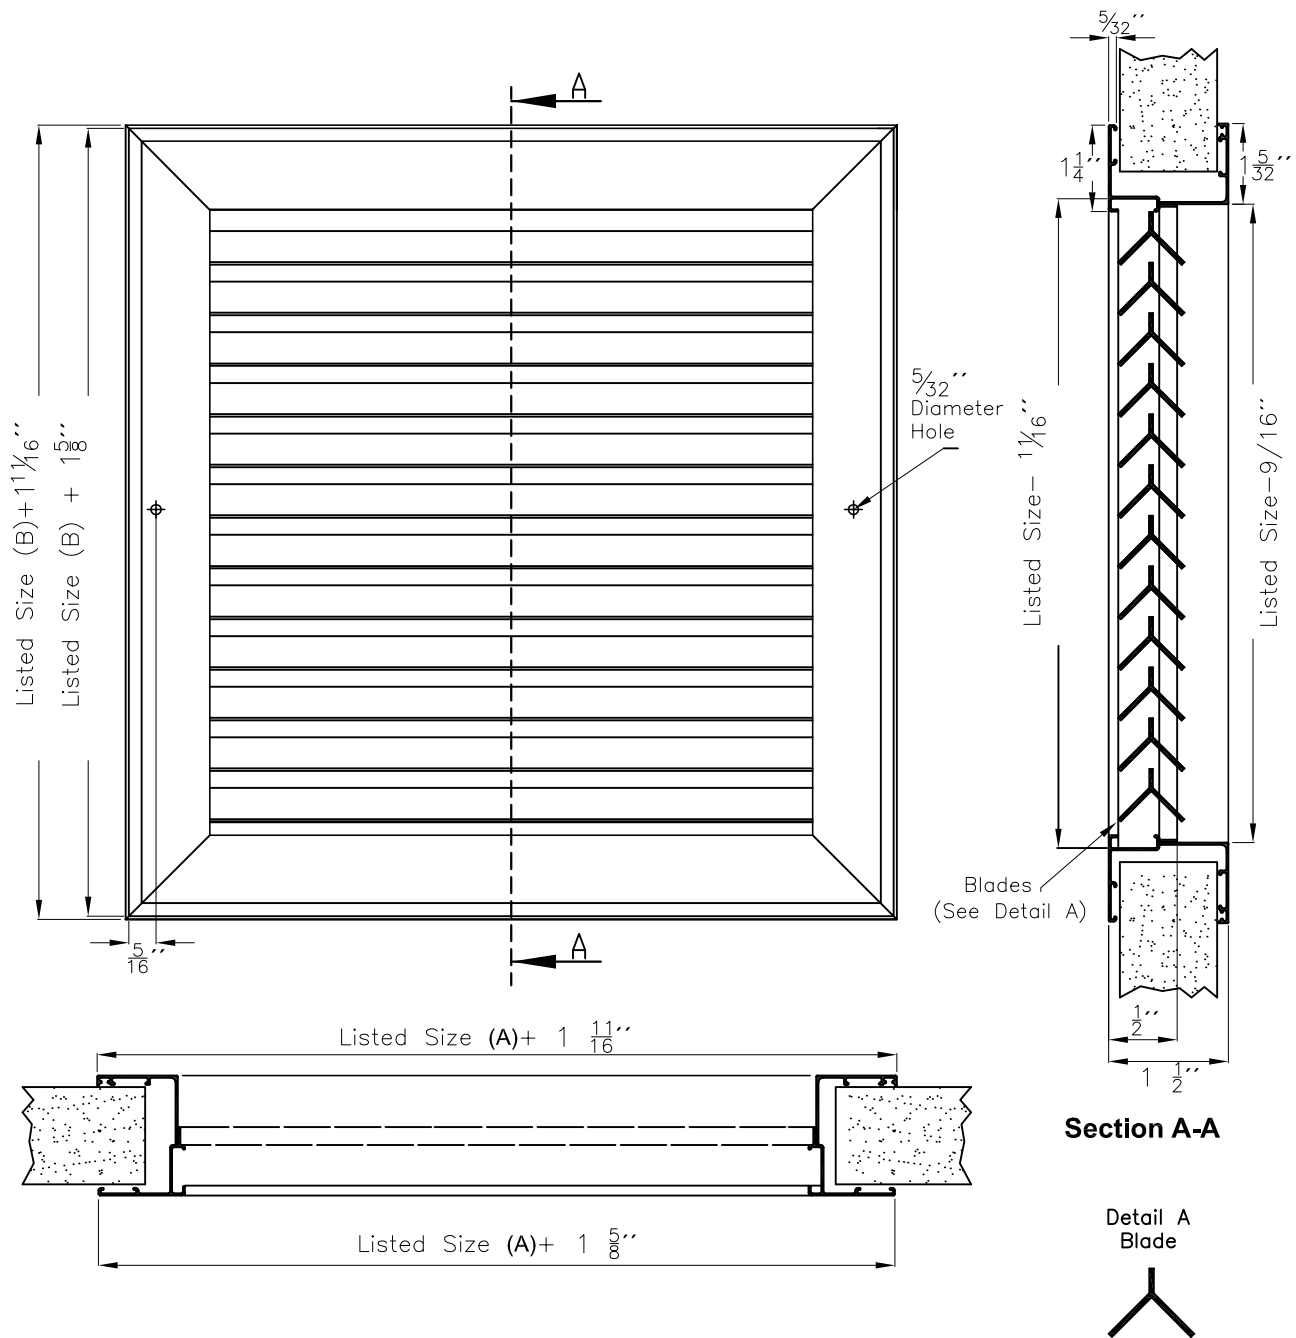

MODEL L-DGD

Finish
 White (Standard)
 Other colors (Optional)

Note: Available in sizes 4"x4" TO 30"x30"

Dimensions are in inches

MODEL L - DGD

Extruded Aluminum

Job Name: _____

Architect: _____