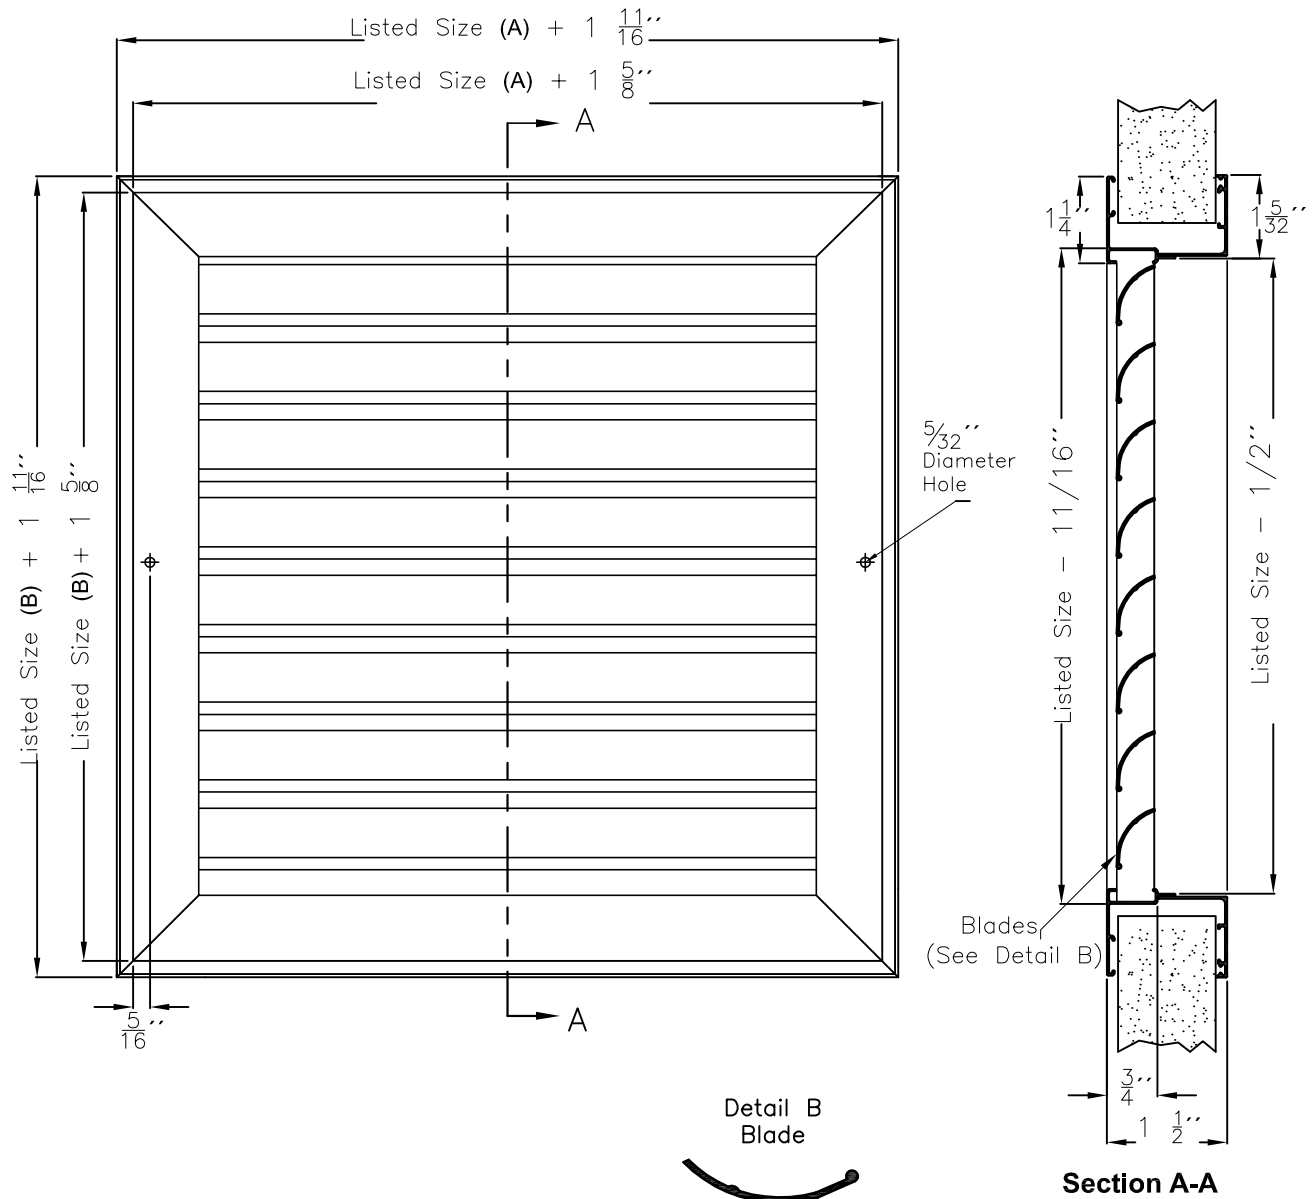

MODEL L-DGD-C

Finish
 White (Standard)
 Other colors (Optional)

Note: Available in sizes 4''x6'' TO 16''x16''

Dimensions are in inches

MODEL L - DGD-C

Extruded Aluminum

Job Name: _____

Architect: _____